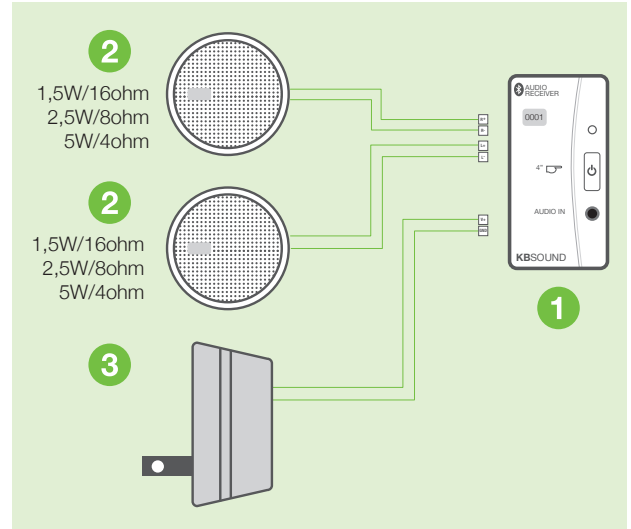

Technical and operating specifications

1 Bluetooth® Audio Receiver module:

- The module is provided with a key for operating the Bluetooth® mode.
- External audio input: the module is also provided with a socket to connect a 3,5mm jack for an external audio input. When the user inserts the jack the audio output switches to the signal from the jack and has priority over the Bluetooth® signal.
- Led for signaling.

2 Audio output: the module provides a stereo audio output consisting in left and right channels. The audio power supplied is:

POWER SUPPLY	LOUDSPEAKERS		
	4 ohm	8 ohm	16 ohm
15V/0,8A	5+5Wrms	2,5+2,5Wrms	1,5+1,5Wrms

3 Power: The module is powered from a wall plug in power supply, 15Vdc/0,8A (12W).

**LOW VOLTAGE
PRODUCT**