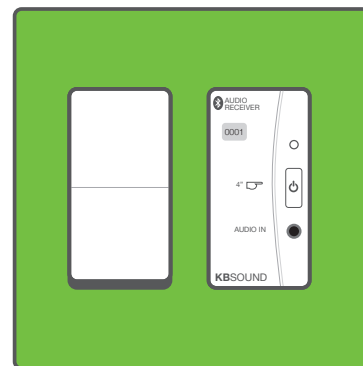

In-wall Bluetooth® Audio Receiver

KBSOUND®

Features

- In-wall Bluetooth® Audio Receiver that fits into the standard DECORA wallplate.
- No clutter.
- Can be paired with any device with Bluetooth® capabilities.
- Signal reach is 33/40 feet.
- Designed to ensure security and avoid interference from other users nearby.
- Perfect for your home.
- Ideal solution for hotel rooms, hospitals, schools and any public place...
In the wall avoids theft.

Technical and operating specifications

1 Bluetooth® Audio Receiver module:

- The module is provided with a key for operating the Bluetooth® mode.
- External audio input: the module is also provided with a socket to connect a 3,5mm jack for an external audio input. When the user inserts the jack the audio output switches to the signal from the jack and has priority over the Bluetooth® signal.
- Led for signaling.

2 Audio output: the module provides a stereo audio output consisting in left and right channels. The audio power supplied is:

POWER SUPPLY	LOUDSPEAKERS		
	4 ohm	8 ohm	16 ohm
15V/0,8A	5+5Wrms	2,5+2,5Wrms	1,5+1,5Wrms